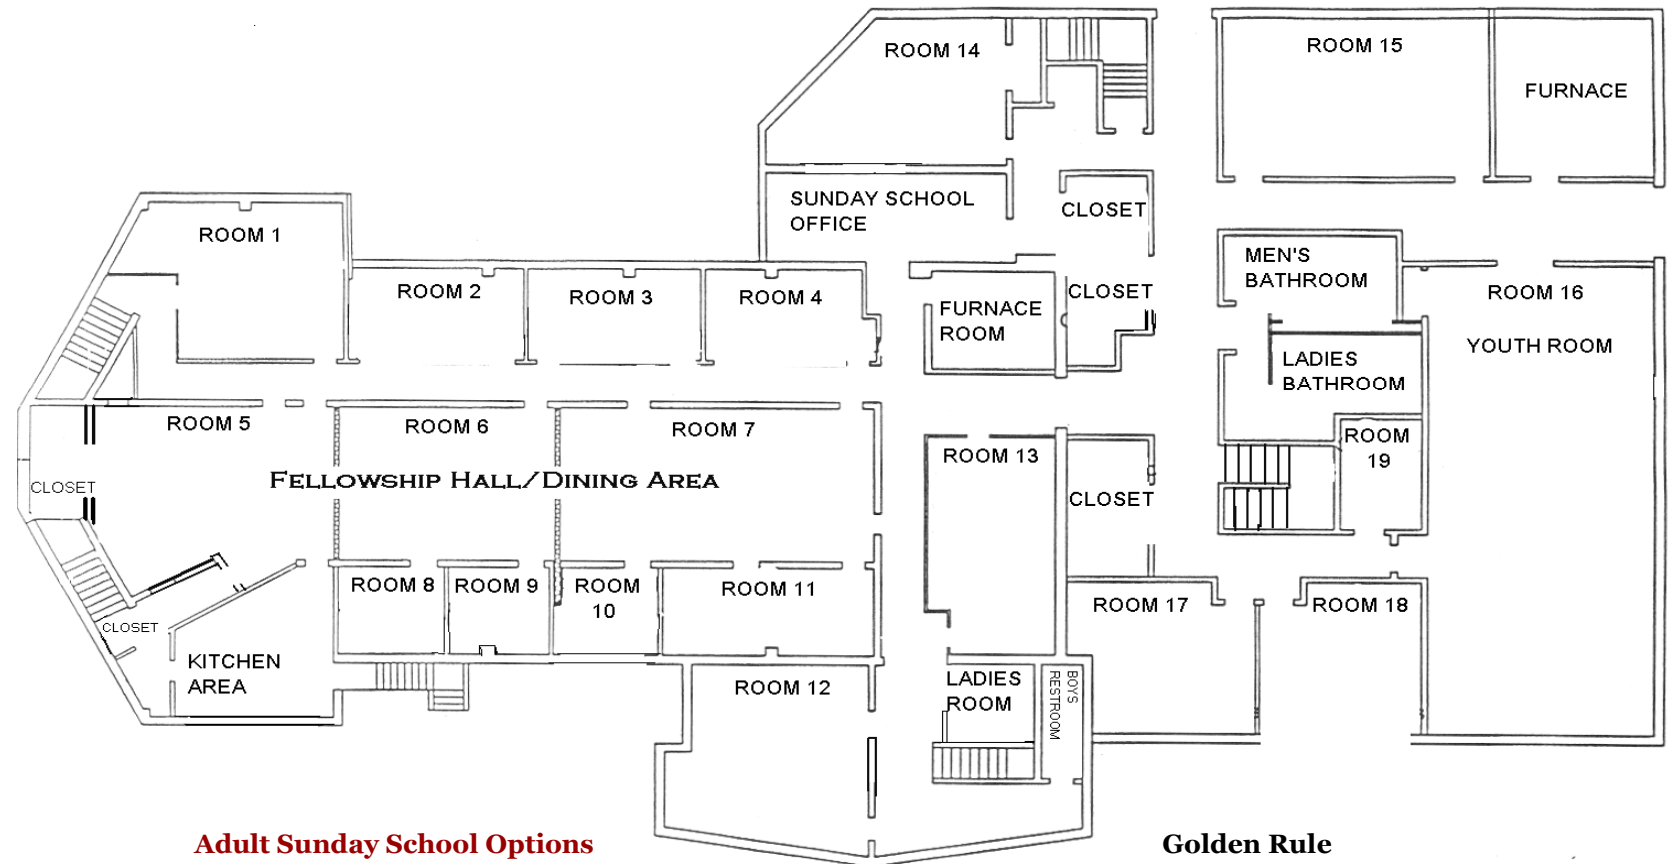

#### Beginners Sunday School—9:40 AM

2 –6 years old—meet for opening in room 12, lower level

Pick up in regular classrooms:

2 & 3 year olds—room 12, lower level

4 year olds—room 4, lower level

5 & 6 year olds—room 13, lower level

#### Primary Sunday School—9:40 AM

1st–6th grade—meet for opening in room 7, lower level

Pick up in regular classrooms:

Grades 1 & 2—room 11, lower level

Grades 3-5—room 2, lower level

#### Youth & Young Adult Sunday School—9:40 AM

7th-8th grade—meet in room 3, lower level

Sr. High—meet in room 1, lower level

Post High—meet in room 18, lower level

#### Discipleship Class

Meets in room 17, lower level

This group has several couples in their late 20's to early 40's.